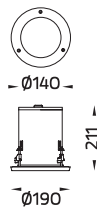

Medium TUBE Optic
Recess Downlight / Clear Glass