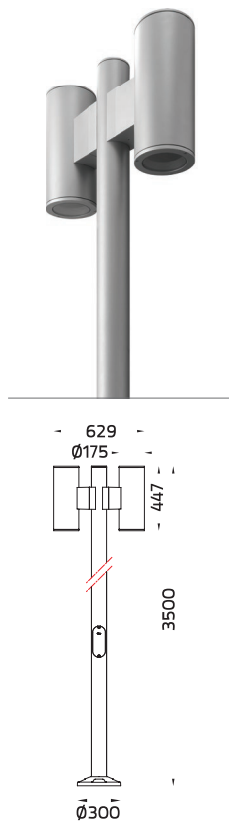

TUBE

NEW
Added

www.unilamp.co.th/en/p/tube

- WALL UP-DOWNLIGHT
- SURFACE DOWNLIGHT
- RECESS DOWNLIGHT
- SUSPENSION LIGHT
- BOLLARDS
- POLE LIGHT & POLE TOP LIGHT

TUBE a family of cylindrical shaped wall light, ceiling light and area light. The body components are made from extruded aluminium and LM6 aluminium which make them highly corrosion resistant to any extreme environment. **TUBE** is protected from the ingress of dust and water and are used in both outdoor and indoor environments. Fitted with COB LED in three color temperature from 2700K, 3000K or 4000K with high CRI. **TUBE** can solve many lighting tasks in modern architectural surrounds and are generally used in illuminating columns and facades. The pole lights give a great level of downward light with symmetric / asymmetric / side throw light distributions.

Mini TUBE
Bollard / Double Sided

Mini TUBE

WALL LIGHT/ CEILING LIGHT/ BOLLARD

- Mini TUBE - Wall Up/Downlight / 5001
- Mini TUBE - Wall Downlight / 5004
- Mini TUBE - Wall Uplight / 5044
- Mini TUBE - Surface Downlight / 4001
- Mini TUBE - Recess Downlight / 7312
- Mini TUBE - Suspension / 1001
- Mini TUBE - Bollard / Single Sided / 7144
- Mini TUBE - Bollard / Double Sided / 7145

Accessories

TUBE

Maxi TUBE
Wall Up/Downlight

Maxi TUBE
Wall Downlight

Maxi TUBE
Wall Uplight

Maxi TUBE
Surface Downlight

Maxi TUBE
Recess Downlight / Clear Glass

Maxi TUBE
Suspension

Maxi TUBE
Pole Light / Single Sided

Maxi TUBE
Pole Light / Double Sided

Maxi TUBE

WALL LIGHT
CEILING LIGHT
POLE LIGHT

- Maxi TUBE - Wall Up/Downlight / 5003
- Maxi TUBE - Wall Downlight / 5006
- Maxi TUBE - Wall Uplight / 5046
- Maxi TUBE - Surface Downlight / 4003
- Maxi TUBE - Recess Downlight / Clear Glass / 7304
- Maxi TUBE - Suspension / 1016
- Maxi TUBE - Pole Light / Single Sided / 7238
- Maxi TUBE - Pole Light / Double Sided / 7239