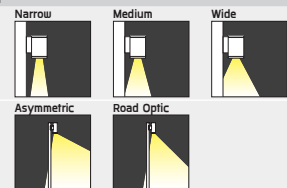

Beam Options

Color Temperature

2700K/ 3000K/ 4000K

Controller

On-Off/ 1-10V/ DALI

AC COB with On-Off control

Accessories

Honey comb louver

Anchor bolt

Pre-wired Cable