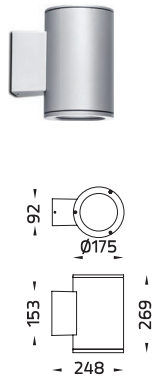

TUBE

NEW
Added

www.unilamp.co.th/en/p/tube

- WALL UP-DOWNLIGHT
- SURFACE DOWNLIGHT
- RECESS DOWNLIGHT
- SUSPENSION LIGHT
- BOLLARDS
- POLE LIGHT & POLE TOP LIGHT

TUBE a family of cylindrical shaped wall light, ceiling light and area light. The body components are made from extruded aluminium and LM6 aluminium which make them highly corrosion resistant to any extreme environment. **TUBE** is protected from the ingress of dust and water and are used in both outdoor and indoor environments. Fitted with COB LED in three color temperature from 2700K, 3000K or 4000K with high CRI. **TUBE** can solve many lighting tasks in modern architectural surrounds and are generally used in illuminating columns and facades. The pole lights give a great level of downward light with symmetric / asymmetric / side throw light distributions.

Accessories

TUBE

Maxi TUBE
Wall Up/Downlight

Maxi TUBE
Wall Downlight

Maxi TUBE
Wall Uplight

Maxi TUBE
Surface Downlight

Maxi TUBE
Recess Downlight / Clear Glass

Maxi TUBE
Suspension

Maxi TUBE
Pole Light / Single Sided

Maxi TUBE
Pole Light / Double Sided

Maxi TUBE

WALL LIGHT
CEILING LIGHT
POLE LIGHT

- Maxi TUBE - Wall Up/Downlight / 5003
- Maxi TUBE - Wall Downlight / 5006
- Maxi TUBE - Wall Uplight / 5046
- Maxi TUBE - Surface Downlight / 4003
- Maxi TUBE - Recess Downlight / Clear Glass / 7304
- Maxi TUBE - Suspension / 1016
- Maxi TUBE - Pole Light / Single Sided / 7238
- Maxi TUBE - Pole Light / Double Sided / 7239