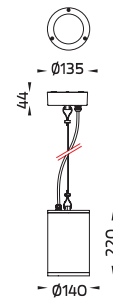

Medium TUBE
Suspension