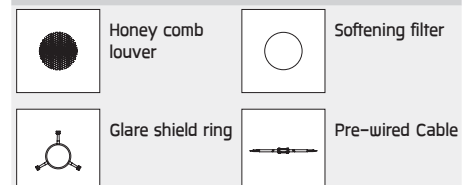

Accessories