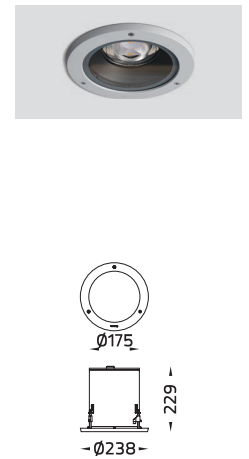

TUBE

NEW
Added

www.unilamp.co.th/en/p/tube

- WALL UP-DOWNLIGHT
- SURFACE DOWNLIGHT
- RECESS DOWNLIGHT
- SUSPENSION LIGHT
- BOLLARDS
- POLE LIGHT & POLE TOP LIGHT

TUBE a family of cylindrical shaped wall light, ceiling light and area light. The body components are made from extruded aluminium and LM6 aluminium which make them highly corrosion resistant to any extreme environment. **TUBE** is protected from the ingress of dust and water and are used in both outdoor and indoor environments. Fitted with COB LED in three color temperature from 2700K, 3000K or 4000K with high CRI. **TUBE** can solve many lighting tasks in modern architectural surrounds and are generally used in illuminating columns and facades. The pole lights give a great level of downward light with symmetric / asymmetric / side throw light distributions.

Accessories

TUBE

Maxi TUBE
Wall Up/Downlight

Maxi TUBE
Wall Downlight

Maxi TUBE
Wall Uplight

Maxi TUBE
Surface Downlight

Maxi TUBE
Recess Downlight / Clear Glass

Maxi TUBE
Suspension

Maxi TUBE
Pole Light / Single Sided

Maxi TUBE
Pole Light / Double Sided

Maxi TUBE

WALL LIGHT
CEILING LIGHT
POLE LIGHT

- Maxi TUBE - Wall Up/Downlight / 5003
- Maxi TUBE - Wall Downlight / 5006
- Maxi TUBE - Wall Uplight / 5046
- Maxi TUBE - Surface Downlight / 4003
- Maxi TUBE - Recess Downlight / Clear Glass / 7304
- Maxi TUBE - Suspension / 1016
- Maxi TUBE - Pole Light / Single Sided / 7238
- Maxi TUBE - Pole Light / Double Sided / 7239