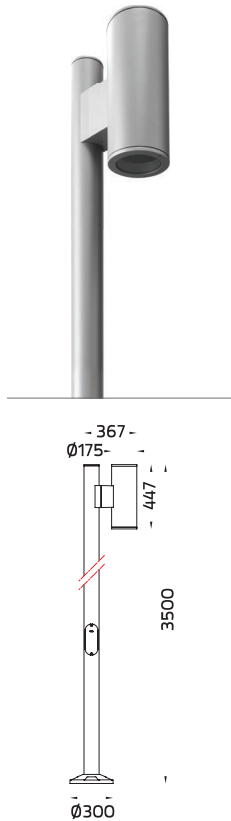

TUBE

NEW
Added

www.unilamp.co.th/en/p/tube

- WALL UP-DOWNLIGHT
- SURFACE DOWNLIGHT
- RECESS DOWNLIGHT
- SUSPENSION LIGHT
- BOLLARDS
- POLE LIGHT & POLE TOP LIGHT

TUBE a family of cylindrical shaped wall light, ceiling light and area light. The body components are made from extruded aluminium and LM6 aluminium which make them highly corrosion resistant to any extreme environment. **TUBE** is protected from the ingress of dust and water and are used in both outdoor and indoor environments. Fitted with COB LED in three color temperature from 2700K, 3000K or 4000K with high CRI. **TUBE** can solve many lighting tasks in modern architectural surrounds and are generally used in illuminating columns and facades. The pole lights give a great level of downward light with symmetric / asymmetric / side throw light distributions.

Mini TUBE
Bollard / Double Sided

Mini TUBE

WALL LIGHT/ CEILING LIGHT/ BOLLARD

- Mini TUBE - Wall Up/Downlight / 5001
- Mini TUBE - Wall Downlight / 5004
- Mini TUBE - Wall Uplight / 5044
- Mini TUBE - Surface Downlight / 4001
- Mini TUBE - Recess Downlight / 7312
- Mini TUBE - Suspension / 1001
- Mini TUBE - Bollard / Single Sided / 7144
- Mini TUBE - Bollard / Double Sided / 7145

Accessories

TUBE

Maxi TUBE
Wall Up/Downlight

Maxi TUBE
Wall Downlight

Maxi TUBE
Wall Uplight

Maxi TUBE
Surface Downlight

Maxi TUBE
Recess Downlight / Clear Glass

Maxi TUBE
Suspension

Maxi TUBE
Pole Light / Single Sided

Maxi TUBE
Pole Light / Double Sided

Maxi TUBE

WALL LIGHT
CEILING LIGHT
POLE LIGHT

- Maxi TUBE - Wall Up/Downlight / 5003
- Maxi TUBE - Wall Downlight / 5006
- Maxi TUBE - Wall Uplight / 5046
- Maxi TUBE - Surface Downlight / 4003
- Maxi TUBE - Recess Downlight / Clear Glass / 7304
- Maxi TUBE - Suspension / 1016
- Maxi TUBE - Pole Light / Single Sided / 7238
- Maxi TUBE - Pole Light / Double Sided / 7239