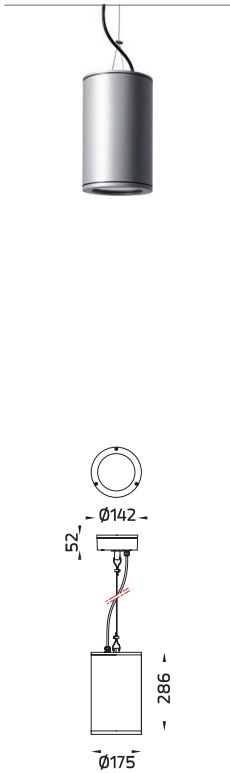

TUBE

NEW
Added

www.unilamp.co.th/en/p/tube

- WALL UP-DOWNLIGHT
- SURFACE DOWNLIGHT
- RECESS DOWNLIGHT
- SUSPENSION LIGHT
- BOLLARDS
- POLE LIGHT & POLE TOP LIGHT

TUBE a family of cylindrical shaped wall light, ceiling light and area light. The body components are made from extruded aluminium and LM6 aluminium which make them highly corrosion resistant to any extreme environment. **TUBE** is protected from the ingress of dust and water and are used in both outdoor and indoor environments. Fitted with COB LED in three color temperature from 2700K, 3000K or 4000K with high CRI. **TUBE** can solve many lighting tasks in modern architectural surrounds and are generally used in illuminating columns and facades. The pole lights give a great level of downward light with symmetric / asymmetric / side throw light distributions.

Accessories

TUBE

Maxi TUBE
Wall Up/Downlight

Maxi TUBE
Wall Downlight

Maxi TUBE
Wall Uplight

Maxi TUBE
Surface Downlight

Maxi TUBE
Recess Downlight / Clear Glass

Maxi TUBE
Suspension

Maxi TUBE
Pole Light / Single Sided

Maxi TUBE
Pole Light / Double Sided

Maxi TUBE

WALL LIGHT
CEILING LIGHT
POLE LIGHT

- Maxi TUBE - Wall Up/Downlight / 5003
- Maxi TUBE - Wall Downlight / 5006
- Maxi TUBE - Wall Uplight / 5046
- Maxi TUBE - Surface Downlight / 4003
- Maxi TUBE - Recess Downlight / Clear Glass / 7304
- Maxi TUBE - Suspension / 1016
- Maxi TUBE - Pole Light / Single Sided / 7238
- Maxi TUBE - Pole Light / Double Sided / 7239