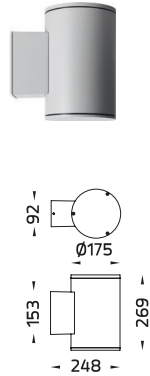

Accessories

TUBE

Maxi TUBE
Wall Up/Downlight

Maxi TUBE
Wall Downlight

Maxi TUBE
Wall Uplight

Maxi TUBE
Surface Downlight

Maxi TUBE
Recess Downlight / Clear Glass

Maxi TUBE
Suspension

Maxi TUBE
Pole Light / Single Sided

Maxi TUBE
Pole Light / Double Sided

Maxi TUBE

WALL LIGHT
CEILING LIGHT
POLE LIGHT

- Maxi TUBE - Wall Up/Downlight / 5003
- Maxi TUBE - Wall Downlight / 5006
- Maxi TUBE - Wall Uplight / 5046
- Maxi TUBE - Surface Downlight / 4003
- Maxi TUBE - Recess Downlight / Clear Glass / 7304
- Maxi TUBE - Suspension / 1016
- Maxi TUBE - Pole Light / Single Sided / 7238
- Maxi TUBE - Pole Light / Double Sided / 7239