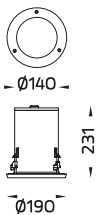

Medium TUBE
Recess Downlight / Clear Glass