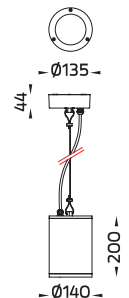

Medium TUBE

WALL LIGHT / CELING LIGHT

- Medium TUBE - Wall Up/Downlight / 5002
- Medium TUBE Optic - Wall Up/Downlight / 5002
- Medium TUBE - Wall Downlight / 5005
- Medium TUBE Optic - Wall Downlight / 5005
- Medium TUBE - Wall Uplight / 5045
- Medium TUBE Optic - Wall Uplight / 5045
- Medium TUBE - Surface Downlight / 4002
- Medium TUBE Optic - Surface Downlight / 4002
- Medium TUBE - Recess Downlight / Clear Glass / 7350
- Medium TUBE Optic - Recess Downlight / Clear Glass / 7350
- Medium TUBE - Recess Downlight / Frost Glass / 7351 New!
- Medium TUBE - Suspension / 1002
- Medium TUBE Optic - Suspension / 1002

Luminaire Performance

110 - 4520 lm
19 - 40 W
55 - 122 lm/W
COB LED / AC COB / High Power LED

Beam Options

Color Temperature

2700K / 3000K / 4000K

Controller

On-Off / 1-10V / DALI
AC COB with On-Off control

Accessories