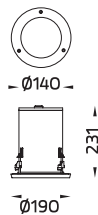

Medium TUBE NEW!
Recess Downlight / Frost Glass