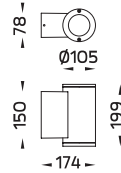

Mini TUBE
Wall Downlight