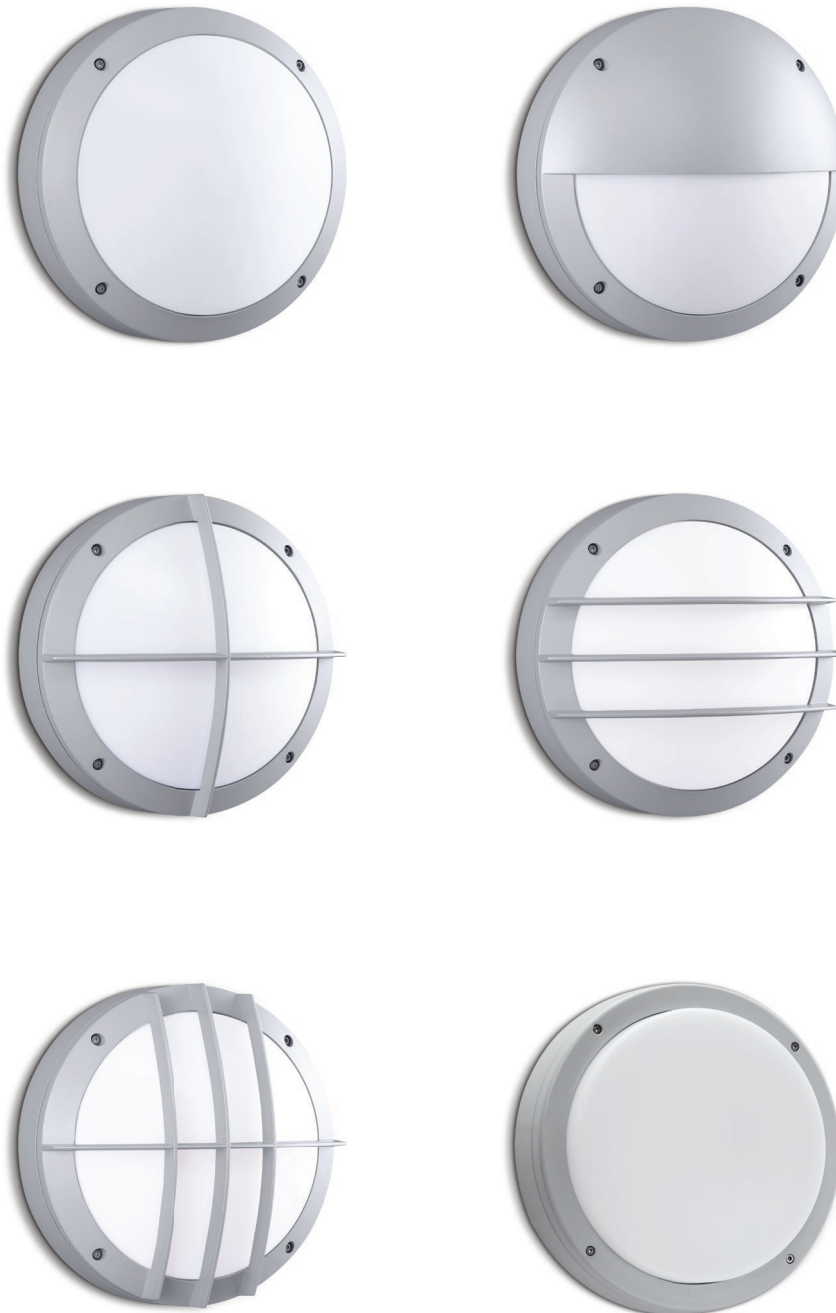

RETINA

www.unilamp.co.th/en/p/retina

■ GENERAL WALL LIGHT

RETINA is a round wall/ceiling light with robust aluminium construction and impact resistant polycarbonate diffuser. The LED module is available with built-in microwave motion sensor and hi-low light function. The high protection rating of IP65 and IK09 allows **RETINA** to be installed in rough outdoor environments. With a diffused light distribution, it provides smooth and uniform illumination in private and public areas and is also suitable for commercial use. The front cover is available in various designs; moreover, **RETINA** is available in two sizes with the choice of six different colors. The LED module is easily replaceable for future upgrade.

Specification

- Designed, Manufactured and tested according to IEC 60598.
- LM6 Die Cast Aluminium body.
- Stainless steel screws.
- Nano Ceramic surface conversion.
- Double layer coating.
- Polycarbonate diffuser.
- Post-cured silicone gasket.
- High quality LED module and driver. Replaceable for future upgrade.
- Optional with motion detector (Microwave Sensor).
- Push-in connector for easy installation.
- Installation work has to be carried out according to the enclosed product manual.

RETINA

Mini RETINA 1

- Ø265 - -100 -

Mini RETINA 2

- Ø265 - -105 -

Mini RETINA 3

- Ø265 - -120 -

Mini RETINA 4

- Ø265 - -120 -

Mini RETINA 5

- Ø265 - -120 -

Mini RETINA Flat

- Ø265 - -72 -

Mini RETINA

GENERAL WALL LIGHT

Mini RETINA 1 / 7009