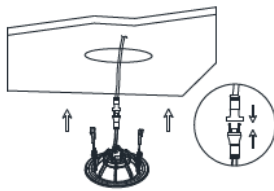

Fig 1: Installation Spacing

Tab 1: Ceiling cutout reference table.

Downlight dia (inch)	2	2.5	3	3.5	4	5	6	8	10
Ceiling Cutout (mm)	60-65	68-75	90-95	100-110	120-130	140-150	160-170	200-210	230-260

For the product with Slide Switch of Color Selection, please select the light color **CW/NW/WW(DL/CW/WW)** before installation.

1. Open a hole according to the cutout size of led downlight.

2. Use screw-driver to open the driver terminal cover, feed the main AC wire L, N, in terminal block respectively, then fix the cover back.