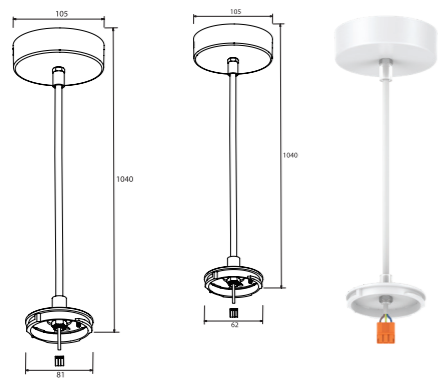

joy

Size: Ø85x292mm | Ø65x253mm

Power: 25W | 20W | 15W | 12W | 10W

Material: Powder-coated Aluminum die-cast housing, tempered glass, aluminum reflector

Color Temperature: Adj. CCT-3000K/4000K

Color: ■

Mounting: Track light, ceiling surface light, recessed, pendant

For indoor applications: for residential or commercial use in living rooms, bedrooms, corridors, lobbies, hotels, art-galleries, museums, supermarkets, bars, restaurants, schools, etc.

Versatile Brilliance. Embrace the joy of versatility with this exceptional series of LED lighting fixtures. With its adaptable design, effortlessly switch between track, surface, recessed, and pendant installations. Experience anti-glare illumination, adjustable light color, changeable optics, and the option to accentuate your design with a luxurious gold, sleek black, or pristine white inset ring.

joy

Mounting options:

Pendant accessory

Replacable Decorative Optic Reflector

Surface accessory

Adjustable Surface accessory