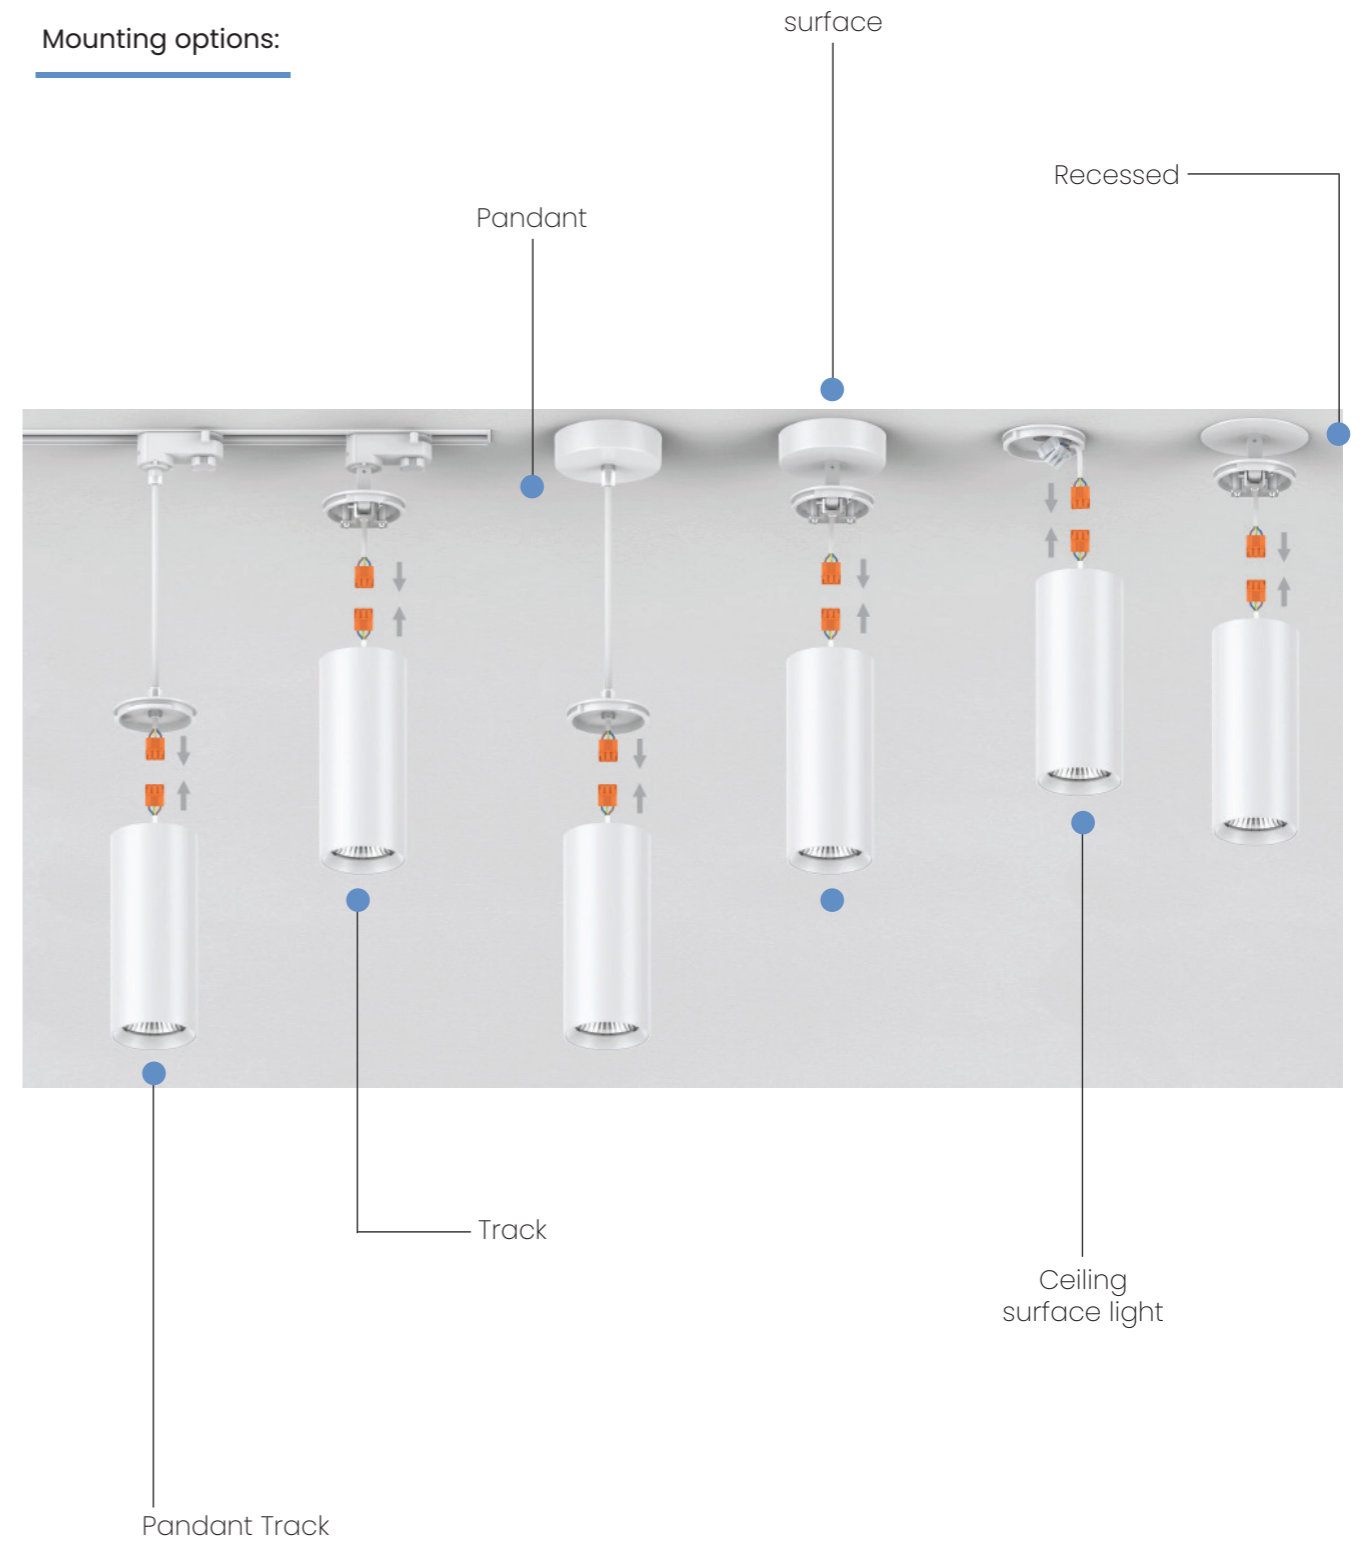

joy

Size: Ø85x292mm | Ø65x253mm

Power: 25W | 20W | 15W | 12W | 10W

Material: Powder-coated Aluminum die-cast housing, tempered glass, aluminum reflector

Color Temperature: Adj. CCT-3000K/4000K

Color: ■

Mounting: Track light, ceiling surface light, recessed, pendant

For indoor applications: for residential or commercial use in living rooms, bedrooms, corridors, lobbies, hotels, art-galleries, museums, supermarkets, bars, restaurants, schools, etc.

Versatile Brilliance. Embrace the joy of versatility with this exceptional series of LED lighting fixtures. With its adaptable design, effortlessly switch between track, surface, recessed, and pendant installations. Experience anti-glare illumination, adjustable light color, changeable optics, and the option to accentuate your design with a luxurious gold, sleek black, or pristine white inset ring.

joy

Mounting options:

Pendant accessory

Replacable Decorative Optic Reflector

Surface accessory

Adjustable Surface accessory