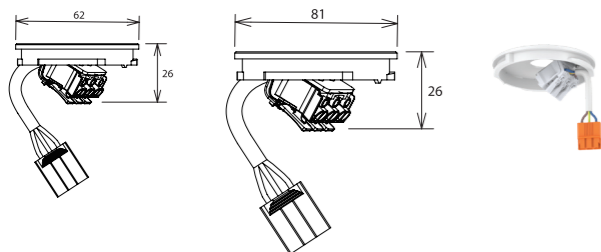

joy

Size: Ø85x292mm | Ø65x253mm

Power: 25W | 20W | 15W | 12W | 10W

Material: Powder-coated Aluminum die-cast housing, tempered glass, aluminum reflector

Color Temperature: Adj. CCT-3000K/4000K

Color: ■

Mounting: Track light, ceiling surface light, recessed, pendant

joy

Mounting options:

Pendant accessory

Replacable Decorative Optic Reflector

Surface accessory

Adjustable Surface accessory