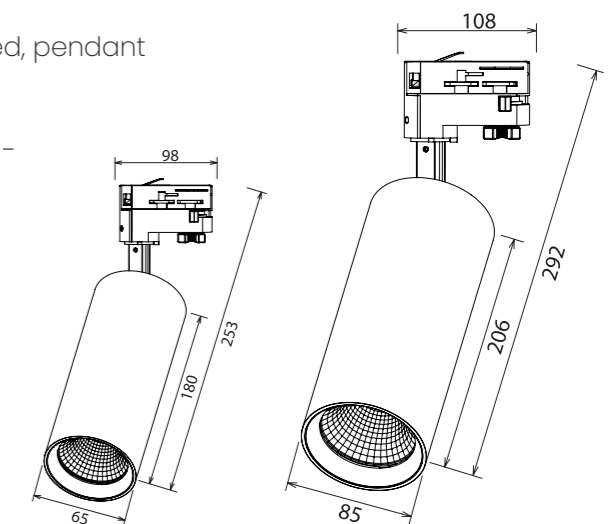

Size: Ø85x292mm | Ø65x253mm

Power: 25W | 20W | 15W | 12W | 10W

Material: Powder-coated Aluminum die-cast housing, tempered glass, aluminum reflector

Color Temperature: Adj. CCT-3000K/4000K

Color: ■

Mounting: Track light, ceiling surface light, recessed, pendant

For indoor applications: for residential or commercial use in living rooms, bedrooms, corridors, lobbies, hotels, art-galleries, museums, supermarkets, bars, restaurants, schools, etc.