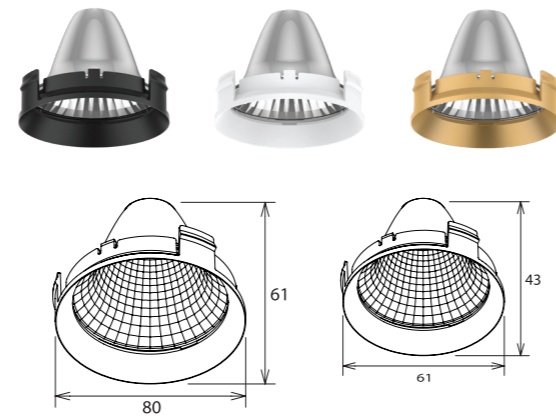

joy

Size: Ø85x292mm | Ø65x253mm

Power: 25W | 20W | 15W | 12W | 10W

Material: Powder-coated Aluminum die-cast housing, tempered glass, aluminum reflector

Color Temperature: Adj. CCT-3000K/4000K

Color: ■

Mounting: Track light, ceiling surface light, recessed, pendant

joy

Mounting options:

Pendant accessory

Replacable Decorative Optic Reflector

Surface accessory

Adjustable Surface accessory