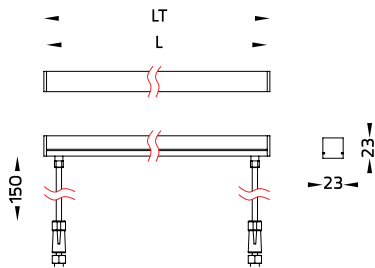

LuxBeat XL 500/ LuxBeat XL 1000/ LuxBeat XL 2000 **NEW!**

Model	L	LT
OD-8111 LED	500	506
OD-8112 LED	1000	1006
OD-8113 LED	2000	2006

LuxBeat XL

NEW!

ACCENT LINEAR LIGHT

LuxBeat XL 500 / 8111

LuxBeat XL 1000 / 8112

LuxBeat XL 2000 / 8113

Luminaire Performance

440 - 3920 lm

9 - 36 W

48 - 108 lm/W/M

Beam Options

Color Temperature

3000K

Controller

Remote driver On-Off / DALI

Accessories

Input Cable

Aluminium Profile

Suspension Kit

Adjustable Bracket

CV Driver