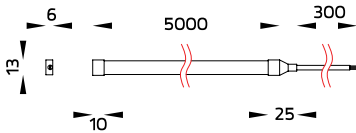

LuxBeat

LuxBeat

ACCENT LINEAR LIGHT

LuxBeat / 8101	
Luminaire Performance	
	1930 - 2030 lm/M
	14 W/M
	137 - 145 lm/W/M
Beam Options	
Color Temperature	
	3000K / 4000K
Controller	
	Remote driver On-Off / DALI

Accessories			
	Power cable kit		Fixing Bracket
	IP68 Connector		CV Driver