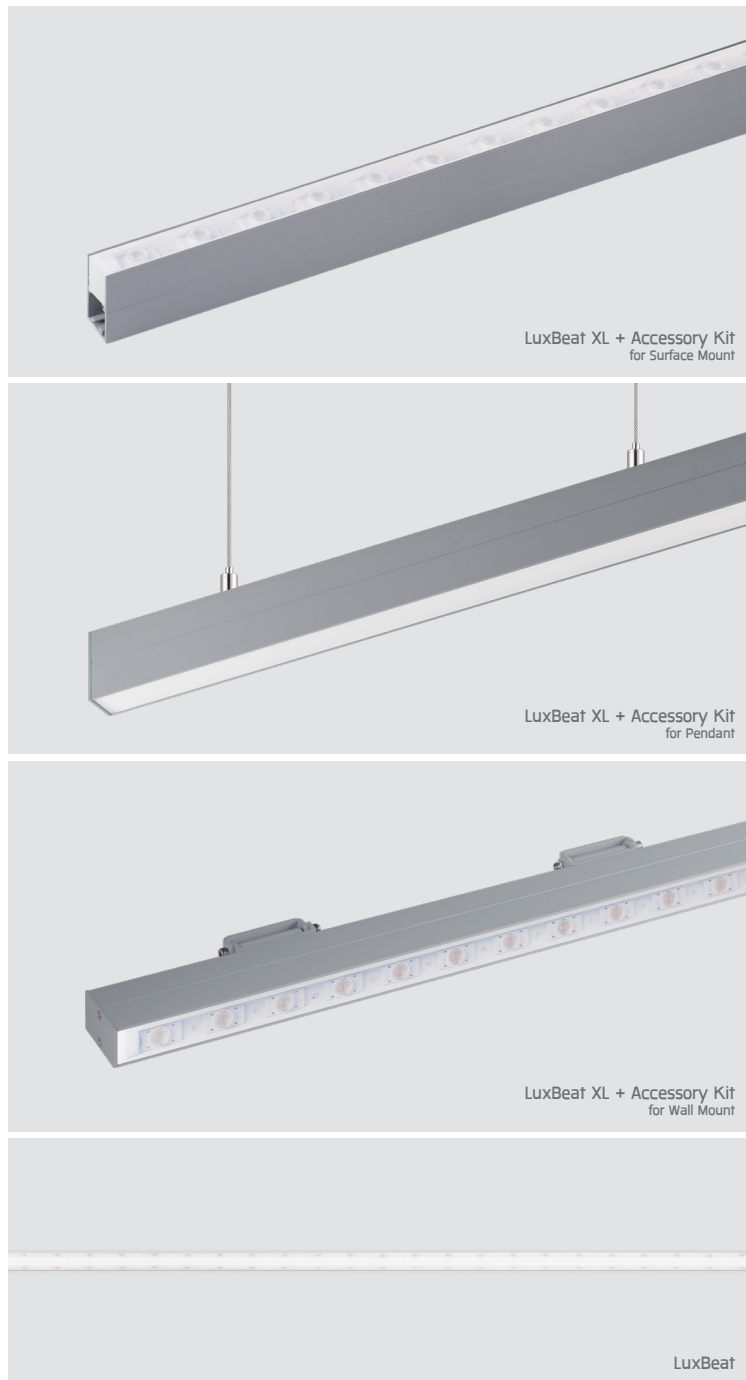

LuxBeat

NEW
Added

www.unilamp.co.th/en/p/luxbeat

■ ACCENT LINEAR LIGHT

NEW! LuxBeat XL

LuxBeat and **LuxBeat XL** are a range of miniature sized linear accent luminaires with flexible and fixed application. The patented optical system emits homogenous light regardless of the viewing direction.

LuxBeat is the designer's choice for unconstrained creative light installations. High contrasting illumination of building elements is easily possible with the tiny luminaire dimensions and state of the art LED performance.

LuxBeat XL offers a robust aluminum housing that contains a wiring channel for the electrical connection. Bottom mounted in and out connector's assure shadow free easy installation. LuxBeat XL is available as flexible, fixed and tilttable surface mount luminaire, recessed wall and ceiling light, pendant light and inground uplighter. Shorter luminaire lengths are available upon request.

The luminaire is top bendable and can be shortened on site. The use of optional stainless steel mounting clips eliminates the time-consuming pretreatment of the installation surface.