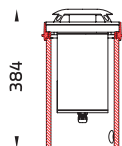

CC Driver

IP68
Connector

AYERS
One Opening

AYERS
Two Opening

AYERS
Four Opening

AYERS
One Opening 180

NEW!

— Ø224 —

— Ø224 —

— Ø224 —

— Ø224 —

AYERS

BURIED GROUND WASHER

AYERS One Opening / 9104

AYERS Two Opening / 9105

AYERS Four Opening / 9106