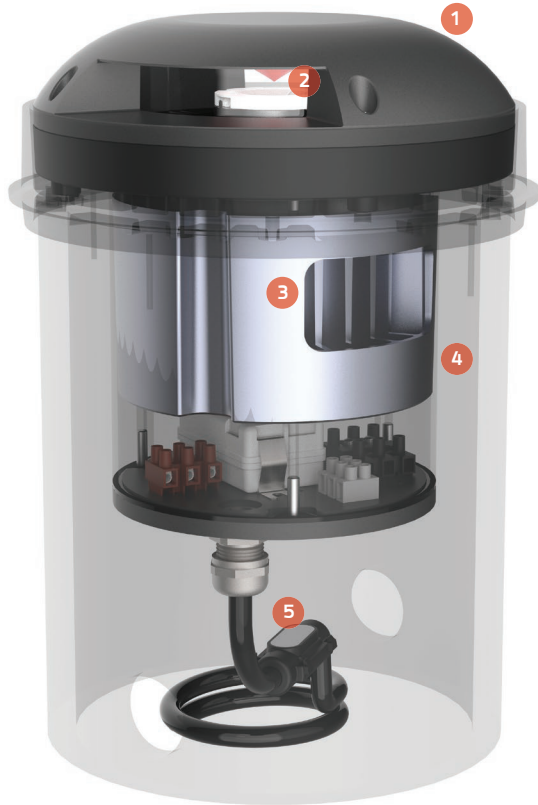

AYERS

NEW
Added

www.unilamp.co.th/en/p/ayers

■ INGROUND UPLIGHTER

NEW! AYERS One Opening 180

NEW! Mini AYERS One Opening 180

AYERS ground washer luminaires provide the users a low glare multi direction light distribution. The luminaire is able to withstand drive over applications at low speeds due to its robust high strength aluminium cover and GFR polymer recessed housing. The high quality optical mirrored reflector produces a high lumen output in a low silhouette fixture. Reflector designed and optimized by Photopia engineering software plus a COB LED from renowned manufacturers allow **AYERS** a high intensity sharp light output. The family is available in 2 sizes in one-opening, 2-opening and 4-opening. It is a perfect choice to illuminate ground surfaces. **AYERS** is supplied with a post-cured durable silicone gasket and pre-wired cable for outdoor application.

AYERS

- 1. Top Cover**
High strength cast aluminium top cover. Impact resistant against vandalism.
- 2. Reflector**
High efficiency metalized Computer-aided design reflector.
- 3. Heat Sink**
State of Art aluminium heat sink designed by flow simulation analysis software.
- 4. Body Housing**
Corrosion resistant extruded aluminium housing with Nano Ceramic protection film.
- 5. Protect against water**
Factory sealed with cable gland and Neoprene cable with Anti-Humidity kit.

Specification

- Designed, Manufactured and Tested according to IEC 60598.
- High strength cast aluminium and extruded aluminium housing.
- Stainless steel screws.
- Nano Ceramic surface conversion.
- Double layer coating.
- Safety glass cover.
- Post-cured silicone gasket.
- High quality LED module.
- Available with integrated driver or remote driver.
- GFR PA6.6 terminal block.
- Pre-wired cable from the factory.
- Installation must be carried out according to the enclosed product manual.