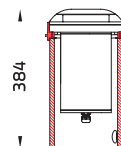

CC Driver

IP68
Connector

AYERS
One Opening

AYERS
Two Opening

AYERS
Four Opening

AYERS
One Opening 180

NEW!

— Ø224 —

— Ø224 —

— Ø224 —

— Ø224 —

AYERS

BURIED GROUND WASHER

AYERS One Opening / 9104

AYERS Two Opening / 9105

AYERS Four Opening / 9106