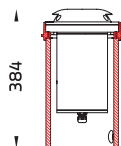

CC Driver

IP68
Connector

AYERS
One Opening

AYERS
Two Opening

AYERS
Four Opening

AYERS
One Opening 180

NEW!

— Ø224 —