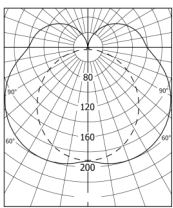

Art.no. 19136

EAN 7320048158840

A wall-mounted luminaire for lighting mirrors, for example, and that is equally appropriate for hygiene rooms as cloakrooms or corridors.

Installation Horizontally or vertically mounted on a wall. Luminaire with socket outlet only for horizontal installation. Outlet module can be placed on the right or left-hand side.

Connection Cable entries for recessed and surface mounted installation fitted with blanking grommets. Positioning see dimension chart. 3-way terminal block. Luminaire with socket has 4-pole terminal block with possibility of constant voltage to the socket. Luminaire connects via 230 V, built-in driver.

Design Body of white finished polycarbonate. Self-closing cover on the outlet module.

Louvre Diffuser of opal acrylic plastic. The diffuser can be fitted and removed without the use of tools.

Light distribution Direct.

Dimming *e-Sense BrightSwitch* – PIR sensors with lux threshold. Presence control on/off.

Aqua

Direct

DESIGN

Light distribution Direct **Louvre** Opal
Colour White

LIGHT DATA & PERFORMANCE

Lumen output 1773 **lm/W** 123
CCT, K 4000 **CRI** 80
SDCM 3 **Lumen maintenance 50 000 h L88**
Lumen maintenance 75 000 h L83 **Lumen maintenance 100 000 h L77**
Lumen maintenance L70 B50, h **Lumen maintenance L80 B50, h**
100000 90000
Lumen maintenance L90 B50, h **LED driver, h/max failure %** 50000/10
40000

Energy class, LED module C

CONTROLS & CONNECTIVITY

Driver brand Tridonic

ELECTRICITY & ENCLOSURE

Rated supply voltage, V 220-240 **Mains frequency, Hz** 50, 60
Protective class 1 **IP rating** 44
System Wattage 14 **Min. ambient temperature, °C** -20
Max. ambient temperature, °C 25 **MCB B10A, pcs** 50
MCB B16A 80 **MCB C10A** 50
MCB C16A 80 **Surge protection CM, kV/kA** 2
Surge protection DM, kV/kA 1 **Power factor, 100 %** 0.95

DIMENSIONS

Length, mm 599 **Width, mm** 54
Height, mm 55 **Weight, kg** 0.6