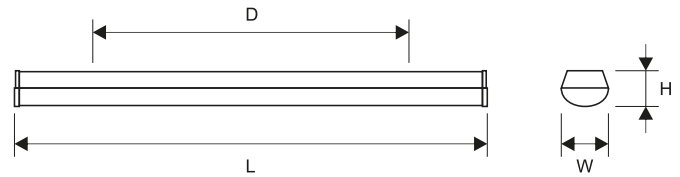

Code	Dimensions [mm] L W H D	Pallet quantity	Quantity in package	Net weight [kg]
Type of equipment: STANDARD				
300091.00073	600 90 69 500	165	1	1.7
300091.00074	600 90 69 500	165	1	1.7
300091.00075	600 90 69 500	165	1	1.7
300091.00076	600 90 69 500	165	1	1.7
300091.00034	1235 95 72 800	105	1	2.3
300091.00035	1235 95 72 800	105	1	2.3
300091.00036	1235 95 72 800	105	1	2.3
300091.00037	1235 95 72 800	105	1	2.3
300091.00060	1535 95 72 800	105	1	3.1
300091.00061	1535 95 72 800	105	1	3.1
Type of equipment: DALI				
300091.00038	1235 95 72 800	105	1	2.3
300091.00039	1235 95 72 800	105	1	2.3
300091.00040	1235 95 72 800	105	1	2.3
300091.00041	1235 95 72 800	105	1	2.3
300091.00067	1535 95 72 800	105	1	3.1
300091.00068	1535 95 72 800	105	1	3.1
Type of equipment: EM 3h				
300091.00042B	1235 95 72 800	105	1	3.2
300091.00043B	1235 95 72 800	105	1	3.2
300091.00044B	1235 95 72 800	105	1	3.2
300091.00045B	1235 95 72 800	105	1	3.2