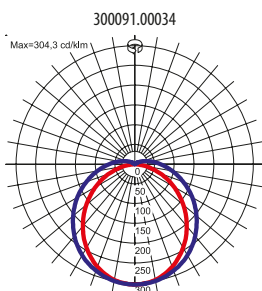

Luminous flux tolerance +/- 10%.

Power tolerance +/- 5%.

Lighting beam, light intensity distribution and light efficiency were examined in accordance with the EN ISO 17025:2005 norm for EN13032 norm series and the LM-79 norm.

Up-to-date product info available on our website www.lugbox24.com

Code	Dimensions [mm] L W H D	Pallet quantity	Quantity in package	Net weight [kg]
Type of equipment: STANDARD				
300091.00073	600 90 69 500	165	1	1.7
300091.00074	600 90 69 500	165	1	1.7
300091.00075	600 90 69 500	165	1	1.7
300091.00076	600 90 69 500	165	1	1.7
300091.00034	1235 95 72 800	105	1	2.3
300091.00035	1235 95 72 800	105	1	2.3
300091.00036	1235 95 72 800	105	1	2.3
300091.00037	1235 95 72 800	105	1	2.3
300091.00060	1535 95 72 800	105	1	3.1
300091.00061	1535 95 72 800	105	1	3.1
Type of equipment: DALI				
300091.00038	1235 95 72 800	105	1	2.3
300091.00039	1235 95 72 800	105	1	2.3
300091.00040	1235 95 72 800	105	1	2.3
300091.00041	1235 95 72 800	105	1	2.3
300091.00067	1535 95 72 800	105	1	3.1
300091.00068	1535 95 72 800	105	1	3.1
Type of equipment: EM 3h				
300091.00042B	1235 95 72 800	105	1	3.2
300091.00043B	1235 95 72 800	105	1	3.2
300091.00044B	1235 95 72 800	105	1	3.2
300091.00045B	1235 95 72 800	105	1	3.2

OTHER PICTURES

LIGHT BEAM CURVES

Luminous flux tolerance +/- 10%.
Power tolerance +/- 5%.

Lighting beam, light intensity distribution and light efficiency were examined in accordance with the EN ISO 17025:2005 norm for EN13032 norm series and the LM-79 norm.
Up-to-date product info available on our website www.lugbox24.com