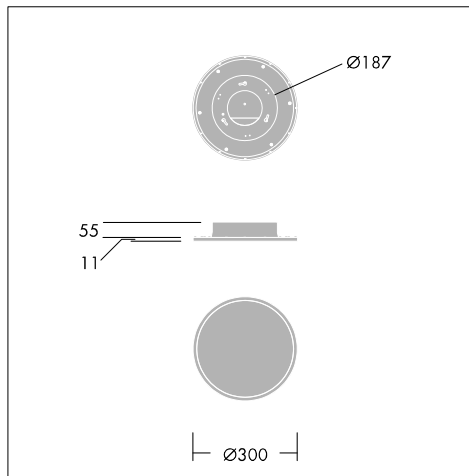

Omega Circular

The Omega Circular is an extension to the Omega family which offers the freedom to change the geometry of the space

- Freedom of design: When you are looking for something different, we can help create a considered design with all new shapes
- Full family: There is a 300mm, 400mm and 500mm diameter product which offers you the choice to use this family in all kinds of spaces
- Application: Could replace a 600x600mm product in a wide variety of spaces in an office or school
- Unique installation: Created to fit exactly the tools a contractor would have in their toolbox. With the simple twist and lock mechanism we have made the installation simple and easy to complete
- Emergency option on special request

Photographs, line drawings and photometric data are representative only. For specific product detail please select an individual product.

96627771

Material/Finish

Body: aluminium and steel, white (RAL9016)
Diffuser: PMMA opal

Installation/Mounting

Suitable for semi recessed using twist and lock function, surface mounted can be achieved with this mechanism also.

Specification

To specify state:

A versatile circular edge lit panel for recessed mounting, with LED light source with 3000/4000K colour temperature, CRI>80 and a lifetime of 50 000 hours @L70 Ta 25°C