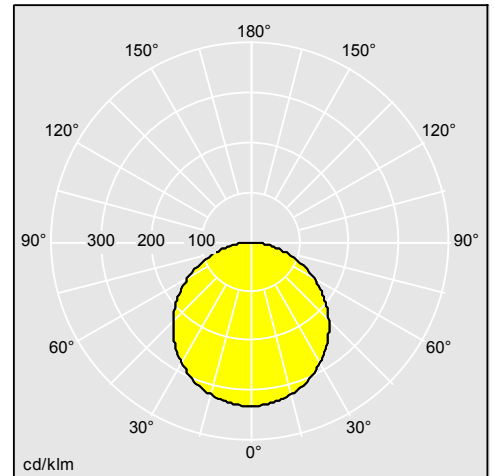

Omega Circular

The Omega Circular is an extension to the Omega family which offers the freedom to change the geometry of the space

- Freedom of design: When you are looking for something different, we can help create a considered design with all new shapes
- Full family: There is a 300mm, 400mm and 500mm diameter product which offers you the choice to use this family in all kinds of spaces
- Application: Could replace a 600x600mm product in a wide variety of spaces in an office or school
- Unique installation: Created to fit exactly the tools a contractor would have in their toolbox. With the simple twist and lock mechanism we have made the installation simple and easy to complete
- Emergency option on special request

Photographs, line drawings and photometric data are representative only. For specific product detail please select an individual product.

96627771

Material/Finish

Body: aluminium and steel, white (RAL9016)
Diffuser: PMMA opal