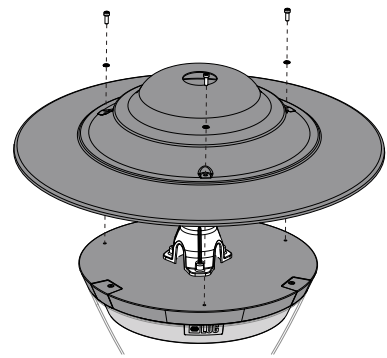

P - for mounting on pole Ø76mm and Ø60mm,  
S - for mounting on arm Ø42mm,  
C - for mounting on a steel cable Ø 6-15mm.

AVENIDA Heritage LED is available both in omnidirectional lighting distribution and lens versions. The convenient mounting method allows you to easily position the luminaire relative to the surface and precisely direct the light.

power	18 - 49 W
luminaire flux	2200 - 7050 lm
efficacy	up to 144 lm/W
colour temperature	3000, 4000K
operating temperatura range	-40 ... +55°C
CRI	≥70 , ≥80
IP	66
IK	10
body	high pressure die-cast aluminum
body colour	gray, graphite
mounting	on pillar, Ø76mm or Ø60mm
cable length	7 m
weight	6,2 kg
size	561 x 570 mm

## AVENIDA HERITAGE LED S

power	18 - 49 W
luminaire flux	2400 - 6300 lm
efficacy	up to 144 lm/W
colour temperature	2700, 3000, 4000K
operating temperature range	-40 ... +50°C
CRI	≥80
IP	66
IK	10
body	high pressure die-cast aluminum
body colour	gray, graphite
mounting	suspended on arm Ø42mm
cable length	7m
weight	4,9 kg
size	561 x 570 mm