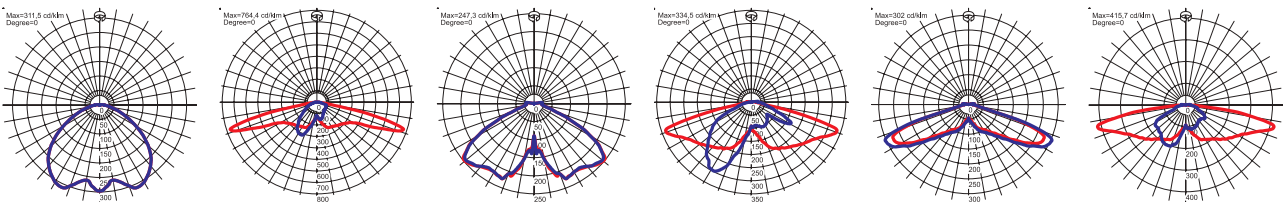

AVENIDA HERITAGE LED P

detailed technical data