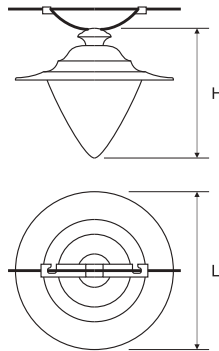

power	17, 27, 36W
luminaire flux	2300 - 4400 lm
colour temperature	2700, 3000, 4000K
operating temperatura range	-40 ... +50°C
CRI	≥80
IP	66
IK	10
body	high pressure die-cast aluminum
body colour	gray, graphite
mounting	suspended on a steel cable Ø 6-15mm
cable length	0,8 m
weight	4,9 kg
size	561 x 570 mm