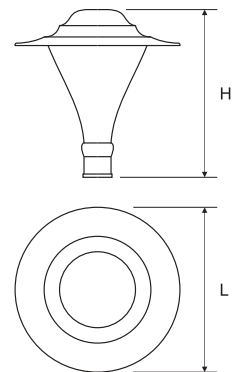

detailed technical data