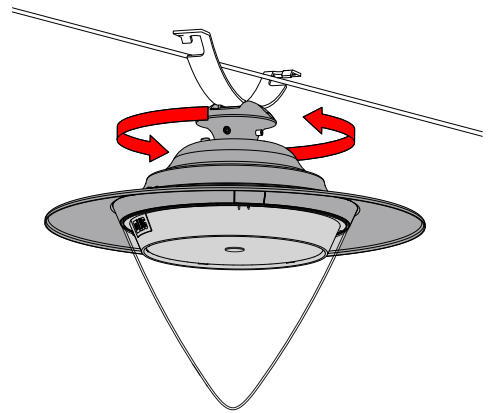

P - for mounting on pole Ø76mm and Ø60mm,  
S - for mounting on arm Ø42mm,  
C - for mounting on a steel cable Ø 6-15mm.

AVENIDA Heritage LED is available both in omnidirectional lighting distribution and lens versions. The convenient mounting method allows you to easily position the luminaire relative to the surface and precisely direct the light.

power	18 - 49 W
luminaire flux	2200 - 7050 lm
efficacy	up to 144 lm/W
colour temperature	3000, 4000K
operating temperatura range	-40 ... +55°C
CRI	≥70 , ≥80
IP	66
IK	10
body	high pressure die-cast aluminum
body colour	gray, graphite
mounting	on pillar, Ø76mm or Ø60mm
cable length	7 m
weight	6,2 kg
size	561 x 570 mm

## AVENIDA HERITAGE LED S

power	18 - 49 W
luminaire flux	2400 - 6300 lm
efficacy	up to 144 lm/W
colour temperature	2700, 3000, 4000K
operating temperature range	-40 ... +50°C
CRI	≥80
IP	66
IK	10
body	high pressure die-cast aluminum
body colour	gray, graphite
mounting	suspended on arm Ø42mm
cable length	7m
weight	4,9 kg
size	561 x 570 mm

## AVENIDA HERITAGE LED C

power	17, 27, 36W
luminaire flux	2300 - 4400 lm
colour temperature	2700, 3000, 4000K
operating temperatura range	-40 ... +50°C
CRI	≥80
IP	66
IK	10
body	high pressure die-cast aluminum
body colour	gray, graphite
mounting	suspended on a steel cable Ø 6-15mm
cable length	0,8 m
weight	4,9 kg
size	561 x 570 mm