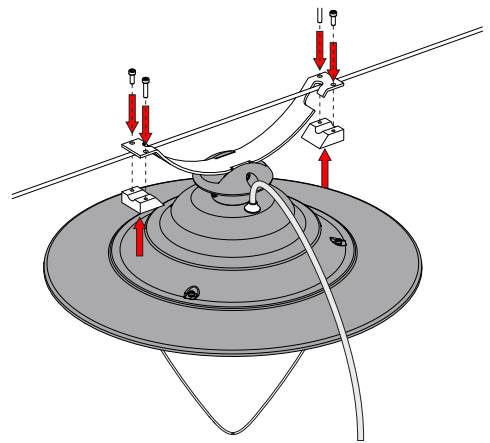

power	18 - 49 W
luminaire flux	2200 - 7050 lm
efficacy	up to 144 lm/W
colour temperature	3000, 4000K
operating temperatura range	-40 ... +55°C
CRI	≥70 , ≥80
IP	66
IK	10
body	high pressure die-cast aluminum
body colour	gray, graphite
mounting	on pillar, Ø76mm or Ø60mm
cable length	7 m
weight	6,2 kg
size	561 x 570 mm

## AVENIDA HERITAGE LED C

power	17, 27, 36W
luminaire flux	2300 - 4400 lm
colour temperature	2700, 3000, 4000K
operating temperatura range	-40 ... +50°C
CRI	≥80
IP	66
IK	10
body	high pressure die-cast aluminum
body colour	gray, graphite
mounting	suspended on a steel cable Ø 6-15mm
cable length	0,8 m
weight	4,9 kg
size	561 x 570 mm