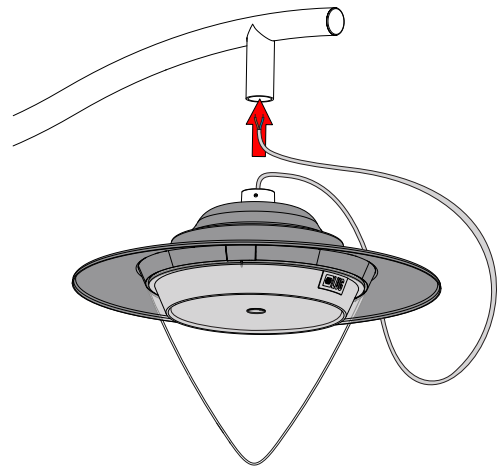

P - for mounting on pole Ø76mm and Ø60mm,  
S - for mounting on arm Ø42mm,  
C - for mounting on a steel cable Ø 6-15mm.

AVENIDA Heritage LED is available both in omnidirectional lighting distribution and lens versions. The convenient mounting method allows you to easily position the luminaire relative to the surface and precisely direct the light.

power	18 - 49 W
luminaire flux	2200 - 7050 lm
efficacy	up to 144 lm/W
colour temperature	3000, 4000K
operating temperatura range	-40 ... +55°C
CRI	≥70 , ≥80
IP	66
IK	10
body	high pressure die-cast aluminum
body colour	gray, graphite
mounting	on pillar, Ø76mm or Ø60mm
cable length	7 m
weight	6,2 kg
size	561 x 570 mm

## AVENIDA HERITAGE LED P

detailed technical data

AVENIDA **NEW**  
*heritage*

## AVENIDA HERITAGE LED S

power	18 - 49 W
luminaire flux	2400 - 6300 lm
efficacy	up to 144 lm/W
colour temperature	2700, 3000, 4000K
operating temperature range	-40 ... +50°C
CRI	≥80
IP	66
IK	10
body	high pressure die-cast aluminum
body colour	gray, graphite
mounting	suspended on arm Ø42mm
cable length	7m
weight	4,9 kg
size	561 x 570 mm