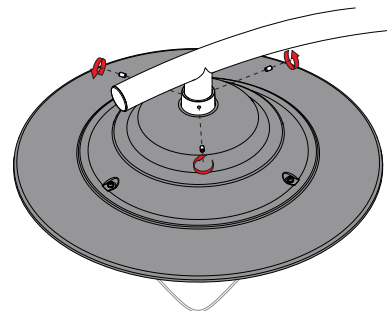

P - for mounting on pole Ø76mm and Ø60mm,  
S - for mounting on arm Ø42mm,  
C - for mounting on a steel cable Ø 6-15mm.

AVENIDA Heritage LED is available both in omnidirectional lighting distribution and lens versions. The convenient mounting method allows you to easily position the luminaire relative to the surface and precisely direct the light.

power	18 - 49 W
luminaire flux	2200 - 7050 lm
efficacy	up to 144 lm/W
colour temperature	3000, 4000K
operating temperatura range	-40 ... +55°C
CRI	≥70 , ≥80
IP	66
IK	10
body	high pressure die-cast aluminum
body colour	gray, graphite
mounting	on pillar, Ø76mm or Ø60mm
cable length	7 m
weight	6,2 kg
size	561 x 570 mm

## AVENIDA HERITAGE LED S

power	18 - 49 W
luminaire flux	2400 - 6300 lm
efficacy	up to 144 lm/W
colour temperature	2700, 3000, 4000K
operating temperature range	-40 ... +50°C
CRI	≥80
IP	66
IK	10
body	high pressure die-cast aluminum
body colour	gray, graphite
mounting	suspended on arm Ø42mm
cable length	7m
weight	4,9 kg
size	561 x 570 mm